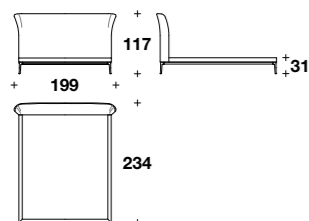

L: 227 (89 1/3")  
D: 226 (89")  
H: 163 (64 1/3")  
HB: 29 (11 2/4")

Bed for mattress 195x205 (76 2/3x80 2/3"):  
**GRI (KUSA)**

L: 270 (106 1/3")  
D: 226 (89")  
H: 163 (64 1/3")  
HB: 29 (11 2/4")

**STILETTO**  
BED  
(p. 76-77-78-79)

Bed for mattress 165x200 (65x78 2/3"):  
**HEE (LE1)**

L: 199 (78 1/3")  
D: 234 (92")  
H: 117 (46")  
HB: 31 (12 1/4")

Bed for mattress 185x200 (73x78 2/3"):  
**HEE (LE2)**

L: 219 (86 1/3")  
D: 234 (92")  
H: 117 (46")  
HB: 31 (12 1/4")