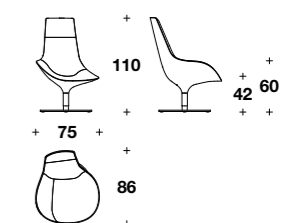

L: 200 (78 2/3")  
 D: 214 (84 1/3")  
 H: 26 (10 1/4")

**MEDUSA '95**  
BIG ARMCHAIR  
(p. 16-17)

Big armchair:  
**ZIP (POLG)**  
L: 160 (63")  
D: 114 (45")  
H: 66 (26")  
HS: 41 (16 1/4")

**MEDUSA '95**  
ARMCHAIR  
(p.18-19-84-85-86-87-90-91-92-94)

Armchair:  
**ZIP (POL)**  
L: 88 (34 2/3")  
D: 80 (31 1/3")  
H: 69 (27")  
HS: 44 (17 1/4")

**MEDUSA '95**  
OTTOMAN  
(p. 73-84-85)

Ottoman:  
**ZIP (POU)**

L: 40 (15 3/4")  
D: 41 (16 1/4")  
H: 43 (17")

Small rectangular ottoman  
(without leather belt):  
**ZIP (POUP)**

L: 103 (40 2/3")  
D: 81 (32")  
H: 41 (16 1/4")

Big rectangular ottoman  
(without leather belt):  
**ZIP (POUG)**

L: 145 (57")  
D: 81 (32")  
H: 41 (16 1/4")

**VERSACE VENUS**  
ARMCHAIR  
(p. 69)

Right or left armchair:  
**POV (01A) - POV (01)**

L: 75 (29 2/3")  
D: 86 (34")  
H: 110 (43 1/3")  
HA: 60 (23 2/3")  
HS: 42 (16 2/4")

Drawing left version

Drawing right version