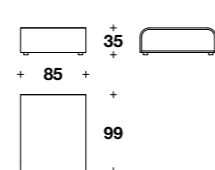

L: 168 (66")  
D: 107 (42")  
H: 68 (26 2/3")  
HS: 42 (16 2/4")

Coffee table:  
**TCV (48)**

L: 43 (17")  
D: 99 (39")  
H: 35 (13 3/4")

Big coffee table:  
**TCV (49)**

L: 85 (33 1/3")  
D: 99 (39")  
H: 35 (13 3/4")