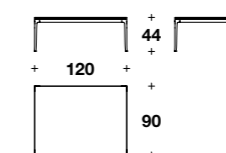

L: 120 (47 1/3")
D: 90 (35 1/3")
H: 44 (17 1/4")

Coffee table:
VTC (17)