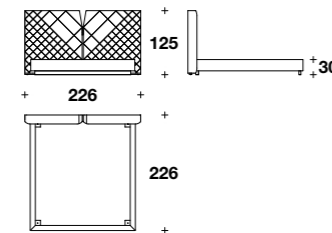

Bed for mattress 195x205 (76 2/3x80 2/3"):
GR1 (KUSA)

L: 226 (89")
D: 226 (89")
H: 125 (49 1/3")
HB: 30 (11 3/4")

Bed for mattress 200x200 (78 2/3x78 2/3"):
GR1 (LE7)