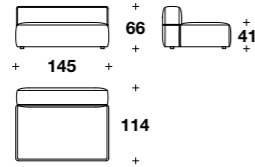

L: 493 (194")  
D: 212 (83 1/3")  
H: 77 (30 1/3")  
HA: 57 (22 1/3")  
HS: 44 (17 1/4")

**Example of composition:**  
**1V1 (ESC) + 1V1 (EDC)**

L: 400 (157 1/2")  
D: 212 (83 1/3")  
H: 77 (30 1/3")  
HA: 57 (22 1/3")  
HS: 44 (17 1/4")

Armchair:  
**POV (07)**  
L: 97 (38 1/3")  
D: 84 (33")  
H: 82 (32 1/3")  
HA: 67 (26 1/3")  
HS: 46 (18")

LA MEDUSA ROUND METAL  
ARMCHAIR  
(p. 20-21-22-23)

Armchair:  
**RRI (POL)**  
L: 82 (32 1/3")  
D: 78 (30 2/3")  
H: 79 (31")  
HA: 61 (24")  
HS: 41 (16 1/4")

Medium central element:  
**ZIP (ECM)**

L: 105 (41 1/3")  
D: 114 (45")  
H: 66 (26")  
HS: 41 (16 1/4")

Maxi central element:  
**ZIP (ECX)**

L: 145 (57")  
D: 114 (45")  
H: 66 (26")  
HS: 41 (16 1/4")

Medium seat element w/ right or left armrest:  
**ZIP (EDM) - ZIP (ESM)**

L: 131 (51 2/3")  
D: 114 (45")  
H: 66 (26")  
HS: 41 (16 1/4")

Maxi seat element w/ right or left armrest:  
**ZIP (EDX) - ZIP (ESX)**