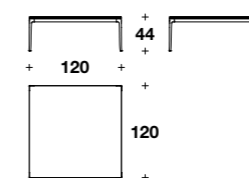

Coffee table:  
**VTC (13)**

L: 62 (24 1/3")  
D: 62 (24 1/3")  
H: 44 (17 1/4")

Coffee table:  
**VTC (14)**

L: 90 (35 1/3")  
D: 90 (35 1/3")  
H: 44 (17 1/4")

Coffee table:  
**VTC (15)**

L: 120 (47 1/3")  
D: 120 (47 1/3")  
H: 44 (17 1/4")