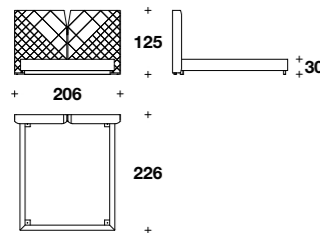

Bed for mattress 152x205 (60x80 2/3"):
GR1 (QUSA)

126

Bed for mattress 165x200 (65x78 2/3"):
GR1 (LE1)

L: 206 (81")
D: 226 (89")
H: 125 (49 1/3")
HB: 30 (11 3/4")

Bed for mattress 185x200 (73x78 2/3"):
GR1 (LE2)