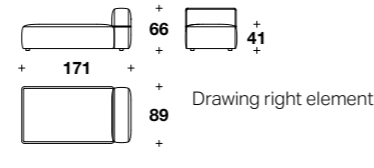

Medium seat element w/ right or left armrest:  
**ZIP (EDM) - ZIP (ESM)**

L: 131 (51 2/3")  
D: 114 (45")  
H: 66 (26")  
HS: 41 (16 1/4")

Maxi seat element w/ right or left armrest:  
**ZIP (EDX) - ZIP (ESX)**

L: 171 (67 1/3")  
D: 114 (45")  
H: 66 (26")  
HS: 41 (16 1/4")

Right or left peninsula element:  
**ZIP (PEND) - ZIP (PENS)**

L: 171 (67 1/3")  
D: 114 (45")  
H: 66 (26")  
HS: 41 (16 1/4")

Right or left daybed:  
**ZIP (DBD) - ZIP (DBS)**

L: 171 (67 1/3")  
D: 89 (35")  
H: 66 (26")  
HS: 41 (16 1/4")

Curved corner element:  
**ZIP (ANGC)**

L: 139 (54 2/3")  
D: 139 (54 2/3")  
H: 66 (26")  
HS: 41 (16 1/4")

Example of composition:  
**ZIP (ESX) + ZIP (EDX)**

L: 341 (134 1/3")  
D: 114 (45")  
H: 66 (26")  
HS: 41 (16 1/4")

Example of composition: **ZIP (PENS) + ZIP (ANGC) + ZIP (ECX) + ZIP (ECX) + ZIP (EDX)**

L: 598 (235 1/2")  
D: 309 (121 2/3")  
H: 66 (26")  
HS: 41 (16 1/4")