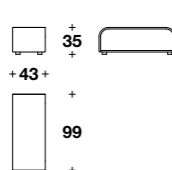

Ottoman:  
**DFT (POU)**

L: 88 (34 2/3")  
D: 107 (42")  
H: 42 (16 2/4")

Example of composition:  
**DFT (ESM) + DFT (EDM)**

L: 107 (42")  
D: 239 (94")  
H: 68 (26 2/3")  
HA: 56 (22")  
HS: 42 (16 2/4")

Example of composition:  
**TCV (48) + DFT (ECG) + DFT (ECM) + DFT (CLD)**

L: 388 (153")  
D: 146-107 (57 1/3-42")  
H: 68 (26 2/3")  
HA: 56 (22")  
HS: 42 (16 2/4")

Curved corner element:  
**DFT (ANG)**

L: 168 (66")  
D: 107 (42")  
H: 68 (26 2/3")  
HS: 42 (16 2/4")

Coffee table:  
**TCV (48)**

L: 43 (17")  
D: 99 (39")  
H: 35 (13 3/4")

Big coffee table:  
**TCV (49)**

L: 85 (33 1/3")  
D: 99 (39")  
H: 35 (13 3/4")