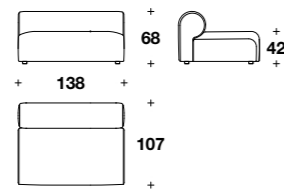

L: 134 (52 2/3")  
D: 151 (59 1/3")  
H: 62 (24 1/3")  
HS: 43 (17")

**Corner element:**  
**MKL (ANG)**

L: 105 (41 1/3")  
D: 105 (41 1/3")  
H: 62 (24 1/3")  
HS: 43 (17")

**Curved element w/ right or left armrest:**  
**MKL (ECD) - MKL (ECS)**

L: 178 (70")  
D: 172 (67 2/3")  
H: 62 (24 1/3")  
HS: 43 (17")

Small ottoman:  
**MKL (POU)**

L: 120 (47 1/3")  
D: 74 (29")  
H: 43 (17")

Medium ottoman:  
**MKL (POUP)**

L: 104 (41")  
D: 104 (41")  
H: 43 (17")

L: 419 (165")  
D: 372 (146 1/2")  
H: 62 (24 1/3")  
HS: 43 (17")

Example of composition: **MKL (TAV100) + MKL (CLXS) + MKL (ECM) + MKL (ECM) + MKL (POUP)**

L: 458 (180 1/2")  
D: 151 (59 1/3")  
H: 62 (24 1/3")  
HS: 43 (17")

Medium central element:  
**DFT (ECM)**

L: 88 (34 2/3")  
D: 107 (42")  
H: 68 (26 2/3")  
HS: 42 (16 2/4")

Big central element:  
**DFT (ECG)**

L: 138 (54 1/3")  
D: 107 (42")  
H: 68 (26 2/3")  
HS: 42 (16 2/4")