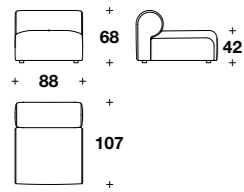

L: 134 (52 2/3")  
D: 151 (59 1/3")  
H: 62 (24 1/3")  
HS: 43 (17")

**Corner element:**  
**MKL (ANG)**

L: 105 (41 1/3")  
D: 105 (41 1/3")  
H: 62 (24 1/3")  
HS: 43 (17")

**Curved element w/ right or left armrest:**  
**MKL (ECD) - MKL (ECS)**

L: 178 (70")  
D: 172 (67 2/3")  
H: 62 (24 1/3")  
HS: 43 (17")

Small ottoman:  
**MKL (POU)**

L: 120 (47 1/3")  
D: 74 (29")  
H: 43 (17")

Medium ottoman:  
**MKL (POUP)**

L: 104 (41")  
D: 104 (41")  
H: 43 (17")

L: 419 (165")  
D: 372 (146 1/2")  
H: 62 (24 1/3")  
HS: 43 (17")

Example of composition: **MKL (TAV100) + MKL (CLXS) + MKL (ECM) + MKL (ECM) + MKL (POUP)**

L: 458 (180 1/2")  
D: 151 (59 1/3")  
H: 62 (24 1/3")  
HS: 43 (17")

Medium central element:  
**DFT (ECM)**

L: 88 (34 2/3")  
D: 107 (42")  
H: 68 (26 2/3")  
HS: 42 (16 2/4")

Big central element:  
**DFT (ECG)**

L: 138 (54 1/3")  
D: 107 (42")  
H: 68 (26 2/3")  
HS: 42 (16 2/4")