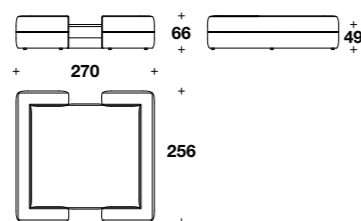

Example of composition:
ZIP (SWIA) + ZIP (SWIA/CUS2) + ZIP(SWIA)

L: 270 (106 1/3")
D: 256 (100 2/3")
H: 66 (26")
HS: 49 (19 1/4")