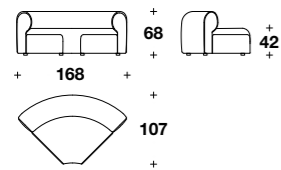

Medium right or left element:  
**DFT (EDM) - DFT (ESM)**

L: 120 (47 1/3")  
D: 107 (42")  
H: 68 (26 2/3")  
HA: 56 (22")  
HS: 42 (16 2/4")

Maxi right or left element:  
**DFT (EDX) - DFT (ESX)**

L: 170 (67")  
D: 107 (42")  
H: 68 (26 2/3")  
HA: 56 (22")  
HS: 42 (16 2/4")

Right or left chaise longue:  
**DFT (CLD) - DFT (CLS)**

L: 120 (47 1/3")  
D: 146 (57 1/3")  
H: 68 (26 2/3")  
HA: 56 (22")  
HS: 42 (16 2/4")

Couch:  
**DFT (COU)**

L: 88 (34 2/3")  
D: 107 (42")  
H: 68 (26 2/3")  
HS: 42 (16 2/4")

Ottoman:  
**DFT (POU)**

L: 88 (34 2/3")  
D: 107 (42")  
H: 42 (16 2/4")

Example of composition:  
**DFT (ESM) + DFT (EDM)**

L: 107 (42")  
D: 239 (94")  
H: 68 (26 2/3")  
HA: 56 (22")  
HS: 42 (16 2/4")

L: 168 (66")  
D: 107 (42")  
H: 68 (26 2/3")  
HS: 42 (16 2/4")

Coffee table:  
**TCV (48)**

L: 43 (17")  
D: 99 (39")  
H: 35 (13 3/4")

Big coffee table:  
**TCV (49)**

L: 85 (33 1/3")  
D: 99 (39")  
H: 35 (13 3/4")