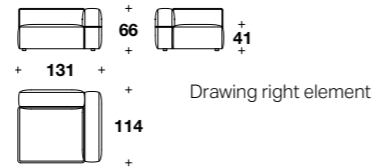

Medium central element:  
**ZIP (ECM)**

L: 105 (41 1/3")  
D: 114 (45")  
H: 66 (26")  
HS: 41 (16 1/4")

Maxi central element:  
**ZIP (ECX)**

L: 145 (57")  
D: 114 (45")  
H: 66 (26")  
HS: 41 (16 1/4")

Medium seat element w/ right or left armrest:  
**ZIP (EDM) - ZIP (ESM)**

L: 131 (51 2/3")  
D: 114 (45")  
H: 66 (26")  
HS: 41 (16 1/4")

Maxi seat element w/ right or left armrest:  
**ZIP (EDX) - ZIP (ESX)**