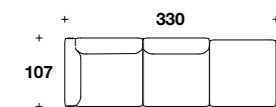

Example of composition:
MKL (E1MS) + MKL (ECM) + MKL (POUP)

L: 330 (130")
D: 107 (42")
H: 62 (24 1/3")
HS: 43 (17")