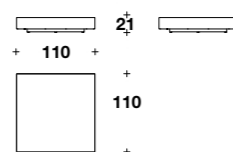

Coffee table:
TCV (50E) - TCV (50M)

L: 110 (43 1/3")
D: 110 (43 1/3")
H: 21 (8 1/4")