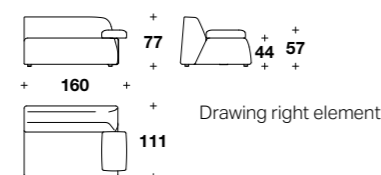

**ICONIC**  
SECTIONAL SOFA  
(p. 50-51-52-53-54-55)

**Big central element:**  
**1V1 (ECG)**

L: 134 (52 2/3")  
D: 111 (43 2/3")  
H: 77 (30 1/3")  
HS: 44 (17 1/4")

**Maxi element w/ right or left armrest:**  
**1V1 (E1XD) - 1V1 (E1XS)**

L: 160 (63")  
D: 111 (43 2/3")  
H: 77 (30 1/3")  
HA: 57 (22 1/3")  
HS: 44 (17 1/4")

**Right or left curved element:**  
**1V1 (EDC) - 1V1 (ESC)**

L: 248 (97 2/3")  
D: 135 (53")  
H: 77 (30 1/3")  
HA: 57 (22 1/3")  
HS: 44 (17 1/4")