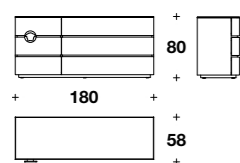

L: 180 (71")
D: 58 (23")
H: 80 (31 1/3")