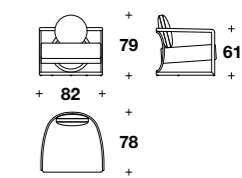

L: 493 (194")  
D: 212 (83 1/3")  
H: 77 (30 1/3")  
HA: 57 (22 1/3")  
HS: 44 (17 1/4")

**Example of composition:**  
**1V1 (ESC) + 1V1 (EDC)**

L: 400 (157 1/2")  
D: 212 (83 1/3")  
H: 77 (30 1/3")  
HA: 57 (22 1/3")  
HS: 44 (17 1/4")

with optional cushion and quilting

LA MEDUSA  
ARMCHAIR  
(p. 36-37-38-39)

Armchair:  
**POV (08)**

L: 93 (36 2/3")  
D: 89 (35")  
H: 75 (29 2/3")  
HA: 62 (24 1/3")  
HS: 41 (16 1/4")

LA MEDUSA METAL  
ARMCHAIR  
(p. 46-47-48-49-80-81)

Armchair:  
**POV (07)**  
L: 97 (38 1/3")  
D: 84 (33")  
H: 82 (32 1/3")  
HA: 67 (26 1/3")  
HS: 46 (18")

LA MEDUSA ROUND METAL  
ARMCHAIR  
(p. 20-21-22-23)

Armchair:  
**RRI (POL)**  
L: 82 (32 1/3")  
D: 78 (30 2/3")  
H: 79 (31")  
HA: 61 (24")  
HS: 41 (16 1/4")