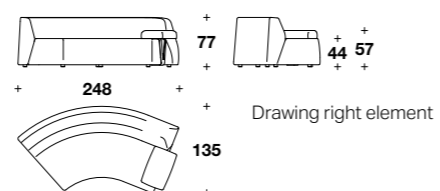

**ICONIC**  
SECTIONAL SOFA  
(p. 50-51-52-53-54-55)

**Big central element:**  
**1V1 (ECG)**

L: 134 (52 2/3")  
D: 111 (43 2/3")  
H: 77 (30 1/3")  
HS: 44 (17 1/4")

**Maxi element w/ right or left armrest:**  
**1V1 (E1XD) - 1V1 (E1XS)**

L: 160 (63")  
D: 111 (43 2/3")  
H: 77 (30 1/3")  
HA: 57 (22 1/3")  
HS: 44 (17 1/4")

**Right or left curved element:**  
**1V1 (EDC) - 1V1 (ESC)**

L: 248 (97 2/3")  
D: 135 (53")  
H: 77 (30 1/3")  
HA: 57 (22 1/3")  
HS: 44 (17 1/4")