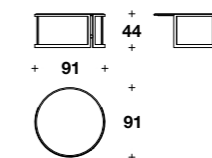

Coffee table:
TCV (54V) - TCV (54M)
L-D: Ø 121 (Ø 47 2/3")
H: 33 (13")