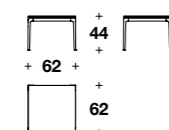

L: 62 (24 1/3")
D: 62 (24 1/3")
H: 44 (17 1/4")

Coffee table:
VTC (14)