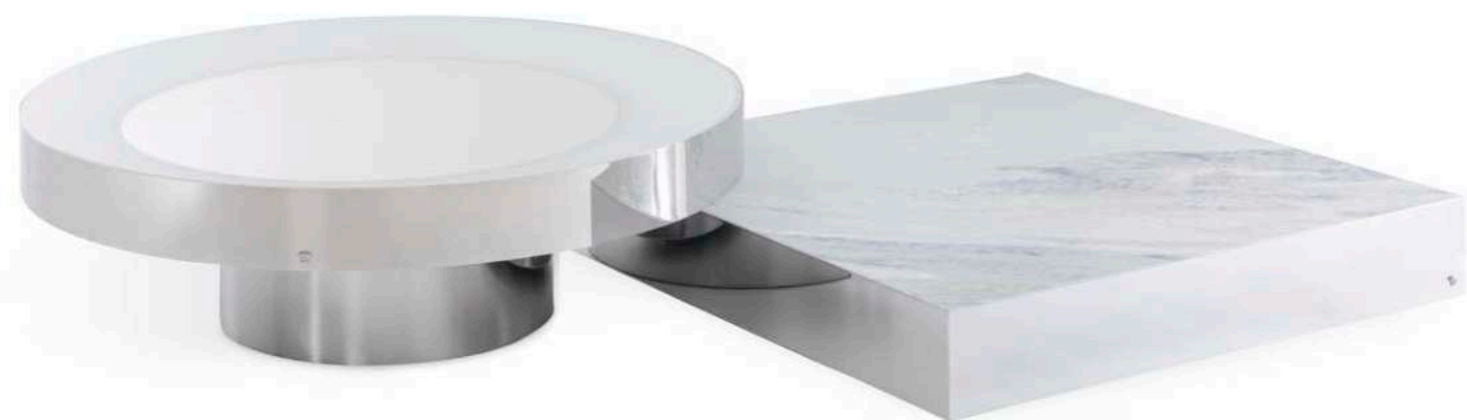

MEDUSA '95
COFFEE TABLES
(p. 29-30-31-35-44-45-48)

Decor coffee table:
TCV (51V)

L-D: Ø 120 (Ø 47 1/3")
H: 38 (15")

Decor coffee table:
TCV (50V)

L: 110 (43 1/3")
D: 110 (43 1/3")
H: 21 (8 1/4")

Coffee table:
TCV (51E) - TCV (51M)

L-D: Ø 120 (47 1/3")
H: 38 (15")

Coffee table:
TCV (50E) - TCV (50M)

L: 110 (43 1/3")
D: 110 (43 1/3")
H: 21 (8 1/4")