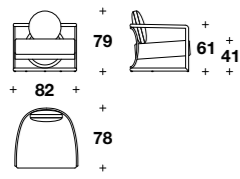

Armchair:
RR1 (POL)

L: 82 (32 1/3")
D: 78 (30 2/3")
H: 79 (31")
HA: 61 (24")
HS: 41 (16 1/4")