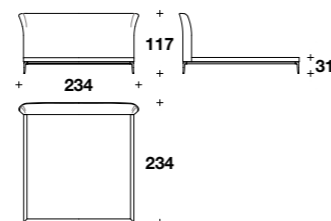

L: 227 (89 1/3")  
D: 226 (89")  
H: 163 (64 1/3")  
HB: 29 (11 2/4")

Bed for mattress 195x205 (76 2/3x80 2/3"):  
**GRI (KUSA)**

L: 270 (106 1/3")  
D: 226 (89")  
H: 163 (64 1/3")  
HB: 29 (11 2/4")

**STILETTO**  
BED  
(p. 76-77-78-79)

Bed for mattress 165x200 (65x78 2/3"):  
**HEE (LE1)**

L: 199 (78 1/3")  
D: 234 (92")  
H: 117 (46")  
HB: 31 (12 1/4")

Bed for mattress 185x200 (73x78 2/3"):  
**HEE (LE2)**

L: 219 (86 1/3")  
D: 234 (92")  
H: 117 (46")  
HB: 31 (12 1/4")

Bed for mattress 200x200 (78 2/3x78 2/3"):  
**HEE (LE7)**

L: 234 (92")  
D: 234 (92")  
H: 117 (46")  
HB: 31 (12 1/4")

Bed for mattress 152x205 (60x80 2/3"):  
**HEE (QUSA)**

L: 186 (73 1/3")  
D: 239 (94")  
H: 117 (46")  
HB: 31 (12 1/4")