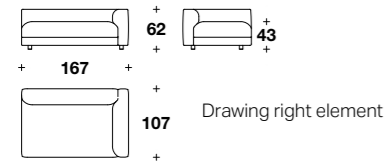

L: 149 (58 2/3")  
D: 107 (42")  
H: 62 (24 1/3")  
HS: 43 (17")

**Medium seat element w/ right or left armrest:**  
**MKL (E1MD) - MKL (E1MS)**

L: 122 (48")  
D: 107 (42")  
H: 62 (24 1/3")  
HS: 43 (17")

**Maxi seat element w/ right or left armrest:**  
**MKL (E1XD) - MKL (E1XS)**

L: 167 (65 2/3")  
D: 107 (42")  
H: 62 (24 1/3")  
HS: 43 (17")

**Right or left chaise longue:**  
**MKL (CLD) - MKL (CLS)**