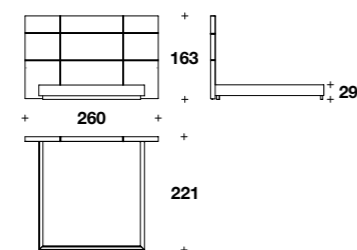

L: 260 (102 1/3")
D: 221 (87")
H: 163 (64 1/3")
HB: 29 (11 2/4")

Bed for mattress 200x200 (78 2/3x78 2/3"):
GRI (LE7)