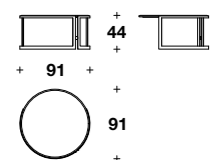

Coffee table:
VTC (21G)

L-D: Ø 91 (Ø 35 2/3")
H: 44 (17 1/4")