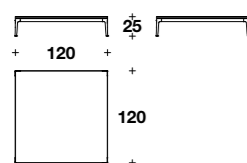

L: 90 (35 1/3")  
D: 90 (35 1/3")  
H: 25 (9 3/4")

Low coffee table:  
**VTC (12)**

L: 120 (47 1/3")  
D: 90 (35 1/3")  
H: 25 (9 3/4")

Low coffee table:  
**VTC (11)**

L: 120 (47 1/3")  
D: 120 (47 1/3")  
H: 25 (9 3/4")