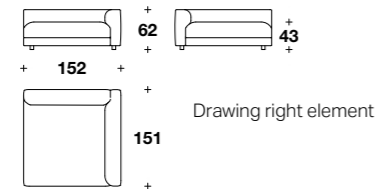

Right or left chaise longue:
MKL (CLD) - MKL (CLS)

L: 152 (60")
D: 151 (59 1/3")
H: 62 (24 1/3")
HS: 43 (17")