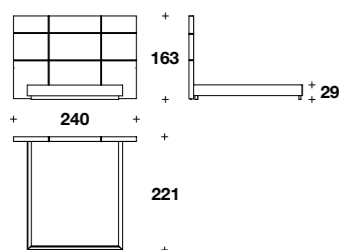

L: 240 (94 1/3")
D: 221 (87")
H: 163 (64 1/3")
HB: 29 (11 2/4")

Bed for mattress 185x200 (73x78 2/3"):
GRI (LE2)