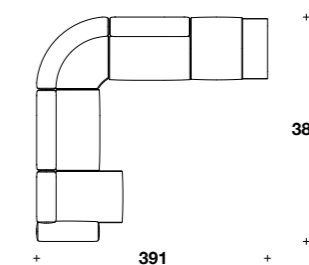

Example of composition:
DFT (CLS) + DFT (ECG) + DFT (ANG) + DFT (ECG) + DFT (POU) + TCV (48)

L: 391 (154")
D: 380 (149 1/2")
H: 68 (26 2/3")
HA: 56 (22")
HS: 42 (16 2/4")