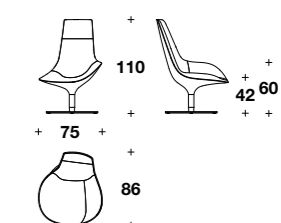

Armchair:  
**ZIP (POL)**  
L: 88 (34 2/3")  
D: 80 (31 1/3")  
H: 69 (27")  
HS: 44 (17 1/4")

**MEDUSA '95**  
OTTOMAN  
(p. 73-84-85)

Ottoman:  
**ZIP (POU)**

L: 40 (15 3/4")  
D: 41 (16 1/4")  
H: 43 (17")

Small rectangular ottoman  
(without leather belt):  
**ZIP (POUP)**

L: 103 (40 2/3")  
D: 81 (32")  
H: 41 (16 1/4")

Big rectangular ottoman  
(without leather belt):  
**ZIP (POUG)**

L: 145 (57")  
D: 81 (32")  
H: 41 (16 1/4")

**VERSACE VENUS**  
ARMCHAIR  
(p. 69)

Right or left armchair:  
**POV (01A) - POV (01)**

L: 75 (29 2/3")  
D: 86 (34")  
H: 110 (43 1/3")  
HA: 60 (23 2/3")  
HS: 42 (16 2/4")

Drawing left version

Drawing right version

L: 149 (58 2/3")  
D: 107 (42")  
H: 62 (24 1/3")  
HS: 43 (17")

**Medium seat element w/ right or left armrest:**  
**MKL (E1MD) - MKL (E1MS)**

L: 122 (48")  
D: 107 (42")  
H: 62 (24 1/3")  
HS: 43 (17")