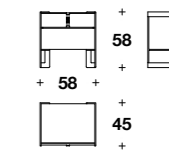

Bedside table w/ 2 drawers:
VCM (11GL) - VCM (11GE)

L: 58 (23")
D: 45 (17 3/4")
H: 58 (23")