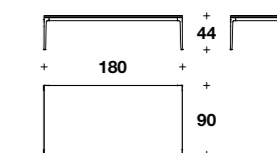

L: 180 (71")
D: 90 (35 1/3")
H: 44 (17 1/4")