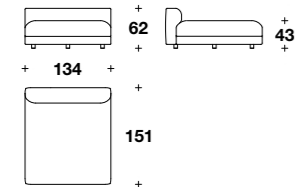

L: 149 (58 2/3")  
D: 107 (42")  
H: 62 (24 1/3")  
HS: 43 (17")

**Medium seat element w/ right or left armrest:**  
**MKL (E1MD) - MKL (E1MS)**

L: 122 (48")  
D: 107 (42")  
H: 62 (24 1/3")  
HS: 43 (17")

**Maxi seat element w/ right or left armrest:**  
**MKL (E1XD) - MKL (E1XS)**

L: 167 (65 2/3")  
D: 107 (42")  
H: 62 (24 1/3")  
HS: 43 (17")

**Right or left chaise longue:**  
**MKL (CLD) - MKL (CLS)**

L: 152 (60")  
D: 151 (59 1/3")  
H: 62 (24 1/3")  
HS: 43 (17")

**Maxi right or left chaise longue:**  
**MKL (CLXD) - MKL (CLXS)**

L: 134 (52 2/3")  
D: 151 (59 1/3")  
H: 62 (24 1/3")  
HS: 43 (17")

**Central chaise longue:**  
**MKL (CLC)**

L: 134 (52 2/3")  
D: 151 (59 1/3")  
H: 62 (24 1/3")  
HS: 43 (17")

**Corner element:**  
**MKL (ANG)**

L: 105 (41 1/3")  
D: 105 (41 1/3")  
H: 62 (24 1/3")  
HS: 43 (17")

**Curved element w/ right or left armrest:**  
**MKL (ECD) - MKL (ECS)**