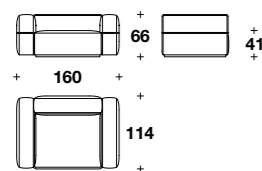

L: 341 (134 1/3")  
D: 114 (45")  
H: 66 (26")  
HS: 41 (16 1/4")

Example of composition: **ZIP (PENS) + ZIP (ANGC) + ZIP (ECX) + ZIP (ECX) + ZIP (EDX)**

L: 598 (235 1/2")  
D: 309 (121 2/3")  
H: 66 (26")  
HS: 41 (16 1/4")

L: 270 (106 1/3")  
 D: 256 (100 2/3")  
 H: 66 (26")  
 HS: 49 (19 1/4")

Conversation sofa seat cushion:  
**ZIP (SWIA/CUS1)**

L: 200 (78 2/3")  
 D: 107 (42")  
 H: 26 (10 1/4")

Big conversation sofa seat cushion:  
**ZIP (SWIA/CUS2)**

L: 200 (78 2/3")  
 D: 214 (84 1/3")  
 H: 26 (10 1/4")

**MEDUSA '95**  
BIG ARMCHAIR  
(p. 16-17)

Big armchair:  
**ZIP (POLG)**  
L: 160 (63")  
D: 114 (45")  
H: 66 (26")  
HS: 41 (16 1/4")

**MEDUSA '95**  
ARMCHAIR  
(p.18-19-84-85-86-87-90-91-92-94)

Armchair:  
**ZIP (POL)**  
L: 88 (34 2/3")  
D: 80 (31 1/3")  
H: 69 (27")  
HS: 44 (17 1/4")

**MEDUSA '95**  
OTTOMAN  
(p. 73-84-85)

Ottoman:  
**ZIP (POU)**

L: 40 (15 3/4")  
D: 41 (16 1/4")  
H: 43 (17")