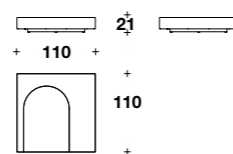

**MEDUSA '95**  
 COFFEE TABLES  
 (p. 29-30-31-35-44-45-48)

Decor coffee table:  
**TCV (51V)**

L-D: Ø 120 (Ø 47 1/3")  
 H: 38 (15")

Decor coffee table:  
**TCV (50V)**

L: 110 (43 1/3")  
 D: 110 (43 1/3")  
 H: 21 (8 1/4")