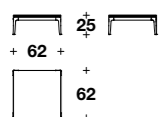

Coffee table:  
**VTC (21G)**

L-D: Ø 91 (Ø 35 2/3")  
H: 44 (17 1/4")

STILETTO OUTDOOR  
COFFEE TABLES  
(p. 102-103)

Low coffee table:  
**VTC (09)**

L: 62 (24 1/3")  
D: 62 (24 1/3")  
H: 25 (9 3/4")

Low coffee table:  
**VTC (10)**