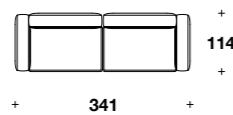

L: 171 (67 1/3")  
D: 114 (45")  
H: 66 (26")  
HS: 41 (16 1/4")

Right or left peninsula element:  
**ZIP (PEND) - ZIP (PENS)**

L: 171 (67 1/3")  
D: 114 (45")  
H: 66 (26")  
HS: 41 (16 1/4")

Right or left daybed:  
**ZIP (DBD) - ZIP (DBS)**

L: 171 (67 1/3")  
D: 89 (35")  
H: 66 (26")  
HS: 41 (16 1/4")

Curved corner element:  
**ZIP (ANGC)**

L: 139 (54 2/3")  
D: 139 (54 2/3")  
H: 66 (26")  
HS: 41 (16 1/4")

Example of composition:  
**ZIP (ESX) + ZIP (EDX)**

L: 341 (134 1/3")  
D: 114 (45")  
H: 66 (26")  
HS: 41 (16 1/4")

Example of composition: **ZIP (PENS) + ZIP (ANGC) + ZIP (ECX) + ZIP (ECX) + ZIP (EDX)**

L: 598 (235 1/2")  
D: 309 (121 2/3")  
H: 66 (26")  
HS: 41 (16 1/4")