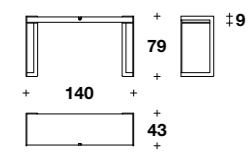

Console:
VTB (29L) - VTB (29E) - VTB (29M)

L: 140 (55")
D: 43 (17")
H: 79 (31")