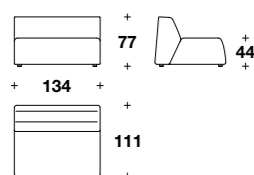

**ICONIC**  
SECTIONAL SOFA  
(p. 50-51-52-53-54-55)

**Big central element:**  
**1V1 (ECG)**

L: 134 (52 2/3")  
D: 111 (43 2/3")  
H: 77 (30 1/3")  
HS: 44 (17 1/4")

**Maxi element w/ right or left armrest:**  
**1V1 (E1XD) - 1V1 (E1XS)**

L: 160 (63")  
D: 111 (43 2/3")  
H: 77 (30 1/3")  
HA: 57 (22 1/3")  
HS: 44 (17 1/4")

**Right or left curved element:**  
**1V1 (EDC) - 1V1 (ESC)**

L: 248 (97 2/3")  
D: 135 (53")  
H: 77 (30 1/3")  
HA: 57 (22 1/3")  
HS: 44 (17 1/4")