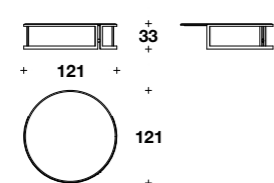

**ICONIC ROUND OUTDOOR
COFFEE AND SIDE TABLES**
(p. 98-99-100-101)

Side table:
VTC (20V) - VTC (20M)
L-D: Ø 57 (Ø 22 1/3")
H: 53 (21")

Coffee table:
VTC (21V) - VTC (21M)
L-D: Ø 91 (Ø 35 2/3")
H: 44 (17 1/4")

Coffee table:
VTC (22V) - VTC (22M)
L-D: Ø 121 (Ø 47 2/3")
H: 33 (13")