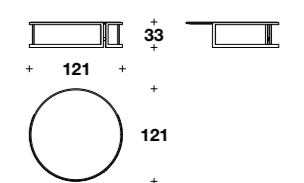

ICONIC
COFFEE AND SIDE TABLES
(p. 14-15-22-23-80-81)

Coffee table:
TCV (34)
L: 69 (27")
D: 65 (25 2/3")
H: 30 (11 3/4")

Coffee table:
TCV (35)
L: 98 (38 2/3")
D: 77 (30 1/3")
H: 25 (9 3/4")

ICONIC ROUND
COFFEE AND SIDE TABLES
(p. 27-42-43-52-53-54-55)

Side table:
TCV (52V) - TCV (52M)
L-D: Ø 57 (Ø 22 1/3")
H: 53 (21")

Coffee table:
TCV (53V) - TCV (53M)
L-D: Ø 91 (Ø 35 2/3")
H: 44 (17 1/4")

Coffee table:
TCV (54V) - TCV (54M)
L-D: Ø 121 (Ø 47 2/3")
H: 33 (13")