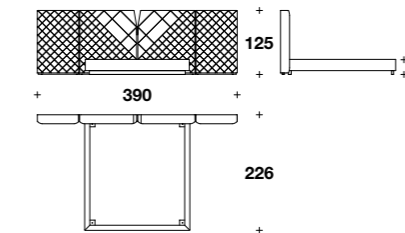

Bed for mattress 195x205 (76 2/3x80 2/3")
with headboard lateral sides:
GR1 (KUSA) + GR1 (SPO)

L: 390 (153 1/2")
D: 226 (89")
H: 125 (49 1/3")
HB: 30 (11 3/4")

Bed for mattress 200x200 (78 2/3x78 2/3")
with headboard lateral sides:
GR1 (LE7) + GR1 (SPO)