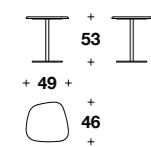

MEDUSA TRONO  
CHAIR  
(p. 66-67)

137

Chair:  
**SDV (01)**

L: 52 (20 1/3")  
D: 56 (22")  
H: 80 (31 1/3")  
HS: 50 (19 3/4")

**ICONIC**  
COFFEE AND SIDE TABLES  
(p. 14-15-22-23-80-81)

Side table:  
**TCV (33)**  
L: 49 (19 1/4")  
D: 46 (18")  
H: 53 (21")

Coffee table:  
**TCV (34)**  
L: 69 (27")  
D: 65 (25 2/3")  
H: 30 (11 3/4")

Coffee table:  
**TCV (35)**  
L: 98 (38 2/3")  
D: 77 (30 1/3")  
H: 25 (9 3/4")

**ICONIC ROUND**  
COFFEE AND SIDE TABLES  
(p. 27-42-43-52-53-54-55)