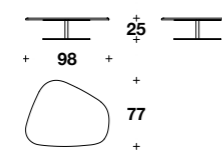

ICONIC
COFFEE AND SIDE TABLES
(p. 14-15-22-23-80-81)

Coffee table:
TCV (34)
L: 69 (27")
D: 65 (25 2/3")
H: 30 (11 3/4")

Coffee table:
TCV (35)
L: 98 (38 2/3")
D: 77 (30 1/3")
H: 25 (9 3/4")

ICONIC ROUND
COFFEE AND SIDE TABLES
(p. 27-42-43-52-53-54-55)

Side table:
TCV (52V) - TCV (52M)
L-D: Ø 57 (Ø 22 1/3")
H: 53 (21")

Coffee table:
TCV (53V) - TCV (53M)
L-D: Ø 91 (Ø 35 2/3")
H: 44 (17 1/4")

Coffee table:
TCV (54V) - TCV (54M)
L-D: Ø 121 (Ø 47 2/3")
H: 33 (13")