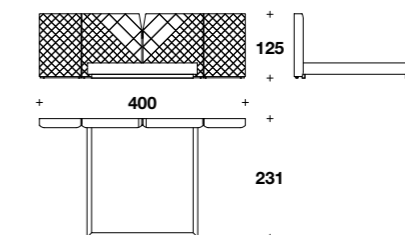

L: 400 (157 1/2")
D: 231 (91")
H: 125 (49 1/3")
HB: 30 (11 3/4")