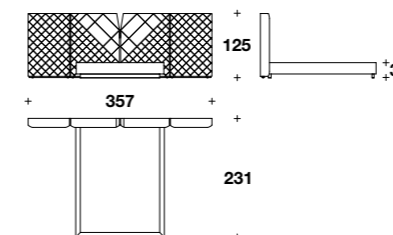

L: 82 (32 1/3")
D: 18 (7")
H: 125 (49 1/3")

L: 357 (140 1/2")
D: 231 (91")
H: 125 (49 1/3")
HB: 30 (11 3/4")