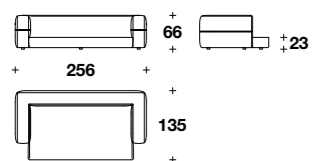

114

Conversation sofa frame
(without seat cushion):
ZIP (SWIA)

L: 256 (100 2/3")
D: 135 (53")
H: 66 (26")
HS: 49 (19 1/4")