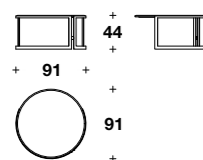

Coffee table:
VTC (22V) - VTC (22M)
L-D: Ø 121 (Ø 47 2/3")
H: 33 (13")