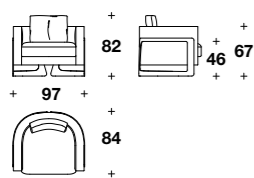

Armchair:
POV (07)
L: 97 (38 1/3")
D: 84 (33")
H: 82 (32 1/3")
HA: 67 (26 1/3")
HS: 46 (18")