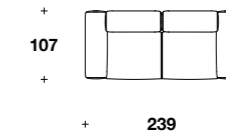

Example of composition:
DFT (ESM) + DFT (EDM)

L: 107 (42")
D: 239 (94")
H: 68 (26 2/3")
HA: 56 (22")
HS: 42 (16 2/4")