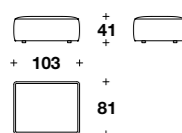

L: 200 (78 2/3")  
 D: 214 (84 1/3")  
 H: 26 (10 1/4")

**MEDUSA '95**  
BIG ARMCHAIR  
(p. 16-17)

Big armchair:  
**ZIP (POLG)**  
L: 160 (63")  
D: 114 (45")  
H: 66 (26")  
HS: 41 (16 1/4")

**MEDUSA '95**  
ARMCHAIR  
(p.18-19-84-85-86-87-90-91-92-94)

Armchair:  
**ZIP (POL)**  
L: 88 (34 2/3")  
D: 80 (31 1/3")  
H: 69 (27")  
HS: 44 (17 1/4")

**MEDUSA '95**  
OTTOMAN  
(p. 73-84-85)

Ottoman:  
**ZIP (POU)**

L: 40 (15 3/4")  
D: 41 (16 1/4")  
H: 43 (17")

Small rectangular ottoman  
(without leather belt):  
**ZIP (POUP)**

L: 103 (40 2/3")  
D: 81 (32")  
H: 41 (16 1/4")

Big rectangular ottoman  
(without leather belt):  
**ZIP (POUG)**

L: 145 (57")  
D: 81 (32")  
H: 41 (16 1/4")