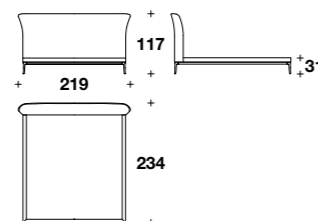

L: 227 (89 1/3")  
D: 226 (89")  
H: 163 (64 1/3")  
HB: 29 (11 2/4")

Bed for mattress 195x205 (76 2/3x80 2/3"):  
**GRI (KUSA)**

L: 270 (106 1/3")  
D: 226 (89")  
H: 163 (64 1/3")  
HB: 29 (11 2/4")

**STILETTO**  
BED  
(p. 76-77-78-79)

Bed for mattress 165x200 (65x78 2/3"):  
**HEE (LE1)**

L: 199 (78 1/3")  
D: 234 (92")  
H: 117 (46")  
HB: 31 (12 1/4")

Bed for mattress 185x200 (73x78 2/3"):  
**HEE (LE2)**

L: 219 (86 1/3")  
D: 234 (92")  
H: 117 (46")  
HB: 31 (12 1/4")