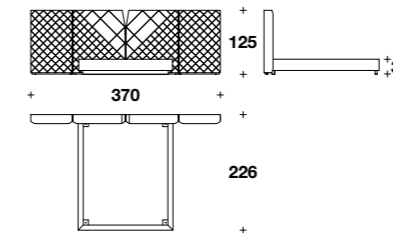

Bed for mattress 152x205 (60x80 2/3")
with headboard lateral sides:
GR1 (QUSA) + GR1 (SPO)

L: 370 (145 1/2")
D: 226 (89")
H: 125 (49 1/3")
HB: 30 (11 3/4")

Bed for mattress 185x200 (73x78 2/3")
with headboard lateral sides:
GR1 (LE2) + GR1 (SPO)