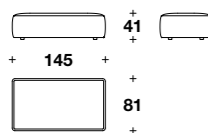

L: 200 (78 2/3")  
 D: 214 (84 1/3")  
 H: 26 (10 1/4")

**MEDUSA '95**  
BIG ARMCHAIR  
(p. 16-17)

Big armchair:  
**ZIP (POLG)**  
L: 160 (63")  
D: 114 (45")  
H: 66 (26")  
HS: 41 (16 1/4")

**MEDUSA '95**  
ARMCHAIR  
(p.18-19-84-85-86-87-90-91-92-94)

Armchair:  
**ZIP (POL)**  
L: 88 (34 2/3")  
D: 80 (31 1/3")  
H: 69 (27")  
HS: 44 (17 1/4")

**MEDUSA '95**  
OTTOMAN  
(p. 73-84-85)

Ottoman:  
**ZIP (POU)**

L: 40 (15 3/4")  
D: 41 (16 1/4")  
H: 43 (17")

Small rectangular ottoman  
(without leather belt):  
**ZIP (POUP)**

L: 103 (40 2/3")  
D: 81 (32")  
H: 41 (16 1/4")

Big rectangular ottoman  
(without leather belt):  
**ZIP (POUG)**

L: 145 (57")  
D: 81 (32")  
H: 41 (16 1/4")