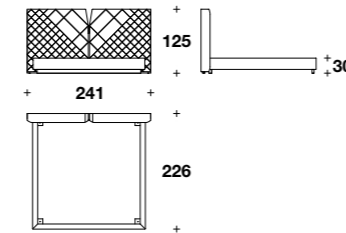

Nr.2 headboard lateral sides:
GR1 (SPO)

L: 241 (95")
D: 226 (89")
H: 125 (49 1/3")
HB: 30 (11 3/4")

Bed for mattress 165x200 (65x78 2/3")
with headboard lateral sides:
GR1 (LE1) + GR1 (SPO)