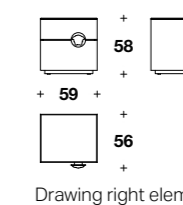

Drawing left element

Drawing right element