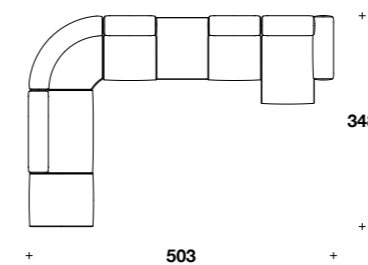

Example of composition:
DFT (POU) + DFT (ECG) + DFT (ANG) + DFT (ECM) + TCV (49) + DFT (ECM) + DFT (CLD)

L: 503 (198")
D: 348 (137")
H: 68 (26 2/3")
HA: 56 (22")
HS: 42 (16 2/4")