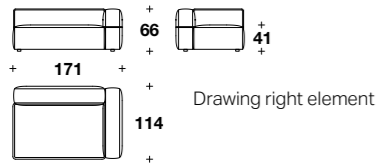

Maxi seat element w/ right or left armrest:
ZIP (EDX) - ZIP (ESX)

L: 171 (67 1/3")
D: 114 (45")
H: 66 (26")
HS: 41 (16 1/4")