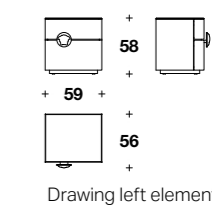

Drawing right element

Drawing left element