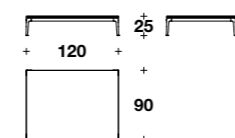

L: 120 (47 1/3")
D: 90 (35 1/3")
H: 25 (9 3/4")

Low coffee table:
VTC (11)