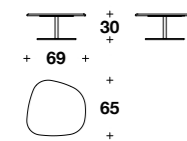

MEDUSA TRONO  
CHAIR  
(p. 66-67)

137

Chair:  
**SDV (01)**

L: 52 (20 1/3")  
D: 56 (22")  
H: 80 (31 1/3")  
HS: 50 (19 3/4")

**ICONIC**  
COFFEE AND SIDE TABLES  
(p. 14-15-22-23-80-81)

Side table:  
**TCV (33)**  
L: 49 (19 1/4")  
D: 46 (18")  
H: 53 (21")

Coffee table:  
**TCV (34)**  
L: 69 (27")  
D: 65 (25 2/3")  
H: 30 (11 3/4")

Coffee table:  
**TCV (35)**  
L: 98 (38 2/3")  
D: 77 (30 1/3")  
H: 25 (9 3/4")

**ICONIC ROUND**  
COFFEE AND SIDE TABLES  
(p. 27-42-43-52-53-54-55)