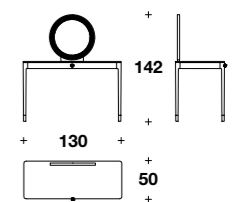

Coffee table:  
**TCV (51E) - TCV (51M)**

L-D: Ø 120 (47 1/3")  
 H: 38 (15")

Coffee table:  
**TCV (50E) - TCV (50M)**

L: 110 (43 1/3")  
 D: 110 (43 1/3")  
 H: 21 (8 1/4")

VIA GESÙ MEDUSA  
CONSOLE  
(p. 39-40-61)

Console:  
**VTB (29L) - VTB (29E) - VTB (29M)**

L: 140 (55")  
D: 43 (17")  
H: 79 (31")

GRECA VANITY  
LADY DESK CONSOLE  
(p. 78-79)

Lady Desk console:  
**VTB (05)**

L: 130 (51 1/3")  
D: 50 (19 3/4")  
H: 80-142 (31 1/3-56")