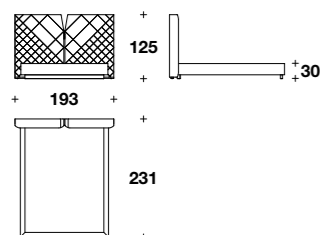

L: 193 (76")
D: 231 (91")
H: 125 (49 1/3")
HB: 30 (11 3/4")