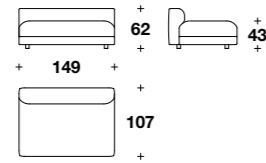

Armchair:  
**ZIP (POL)**  
L: 88 (34 2/3")  
D: 80 (31 1/3")  
H: 69 (27")  
HS: 44 (17 1/4")

**MEDUSA '95**  
OTTOMAN  
(p. 73-84-85)

Ottoman:  
**ZIP (POU)**

L: 40 (15 3/4")  
D: 41 (16 1/4")  
H: 43 (17")

**VERSACE VENUS**  
ARMCHAIR  
(p. 69)

Right or left armchair:  
**POV (01A) - POV (01)**

L: 75 (29 2/3")  
D: 86 (34")  
H: 110 (43 1/3")  
HA: 60 (23 2/3")  
HS: 42 (16 2/4")

Drawing left version

Drawing right version

L: 149 (58 2/3")  
D: 107 (42")  
H: 62 (24 1/3")  
HS: 43 (17")

**Medium seat element w/ right or left armrest:**  
**MKL (E1MD) - MKL (E1MS)**

L: 122 (48")  
D: 107 (42")  
H: 62 (24 1/3")  
HS: 43 (17")

**Maxi seat element w/ right or left armrest:**  
**MKL (E1XD) - MKL (E1XS)**

L: 167 (65 2/3")  
D: 107 (42")  
H: 62 (24 1/3")  
HS: 43 (17")

**Right or left chaise longue:**  
**MKL (CLD) - MKL (CLS)**