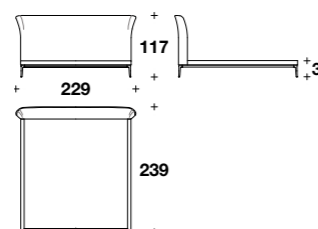

Bed for mattress 165x200 (65x78 2/3"):  
**HEE (LE1)**

L: 199 (78 1/3")  
D: 234 (92")  
H: 117 (46")  
HB: 31 (12 1/4")

Bed for mattress 185x200 (73x78 2/3"):  
**HEE (LE2)**

L: 219 (86 1/3")  
D: 234 (92")  
H: 117 (46")  
HB: 31 (12 1/4")

Bed for mattress 200x200 (78 2/3x78 2/3"):  
**HEE (LE7)**

L: 234 (92")  
D: 234 (92")  
H: 117 (46")  
HB: 31 (12 1/4")

Bed for mattress 152x205 (60x80 2/3"):  
**HEE (QUSA)**

L: 186 (73 1/3")  
D: 239 (94")  
H: 117 (46")  
HB: 31 (12 1/4")

Bed for mattress 195x205 (76 2/3x80 2/3"):  
**HEE (KUSA)**

L: 229 (90")  
D: 239 (94")  
H: 117 (46")  
HB: 31 (12 1/4")

**ICONIC**  
BEDSIDE TABLE  
(p. 83-84-85)

Right or left bedside table:  
**VCM (09)**