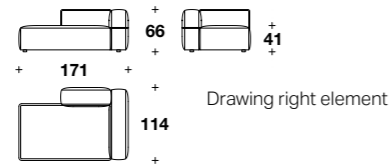

Medium central element:  
**ZIP (ECM)**

L: 105 (41 1/3")  
D: 114 (45")  
H: 66 (26")  
HS: 41 (16 1/4")

Maxi central element:  
**ZIP (ECX)**

L: 145 (57")  
D: 114 (45")  
H: 66 (26")  
HS: 41 (16 1/4")

Medium seat element w/ right or left armrest:  
**ZIP (EDM) - ZIP (ESM)**

L: 131 (51 2/3")  
D: 114 (45")  
H: 66 (26")  
HS: 41 (16 1/4")

Maxi seat element w/ right or left armrest:  
**ZIP (EDX) - ZIP (ESX)**

L: 171 (67 1/3")  
D: 114 (45")  
H: 66 (26")  
HS: 41 (16 1/4")

Right or left peninsula element:  
**ZIP (PEND) - ZIP (PENS)**

L: 171 (67 1/3")  
D: 114 (45")  
H: 66 (26")  
HS: 41 (16 1/4")

Right or left daybed:  
**ZIP (DBD) - ZIP (DBS)**