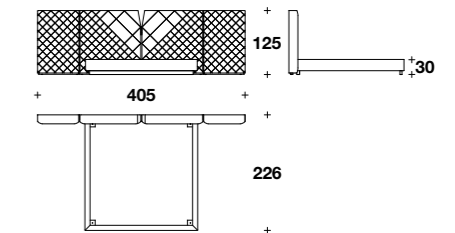

L: 405 (159 1/2")
D: 226 (89")
H: 125 (49 1/3")
HB: 30 (11 3/4")