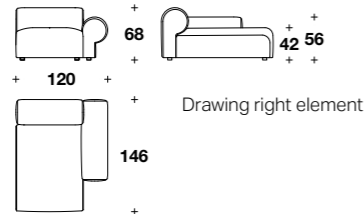

L: 178 (70")  
D: 172 (67 2/3")  
H: 62 (24 1/3")  
HS: 43 (17")

Small ottoman:  
**MKL (POU)**

L: 120 (47 1/3")  
D: 74 (29")  
H: 43 (17")

Medium ottoman:  
**MKL (POUP)**

L: 104 (41")  
D: 104 (41")  
H: 43 (17")

Medium central element:  
**DFT (ECM)**

L: 88 (34 2/3")  
D: 107 (42")  
H: 68 (26 2/3")  
HS: 42 (16 2/4")

Big central element:  
**DFT (ECG)**

L: 138 (54 1/3")  
D: 107 (42")  
H: 68 (26 2/3")  
HS: 42 (16 2/4")

Medium right or left element:  
**DFT (EDM) - DFT (ESM)**

L: 120 (47 1/3")  
D: 107 (42")  
H: 68 (26 2/3")  
HA: 56 (22")  
HS: 42 (16 2/4")

Maxi right or left element:  
**DFT (EDX) - DFT (ESX)**

L: 170 (67")  
D: 107 (42")  
H: 68 (26 2/3")  
HA: 56 (22")  
HS: 42 (16 2/4")

Right or left chaise longue:  
**DFT (CLD) - DFT (CLS)**

L: 120 (47 1/3")  
D: 146 (57 1/3")  
H: 68 (26 2/3")  
HA: 56 (22")  
HS: 42 (16 2/4")

Couch:  
**DFT (COU)**

L: 88 (34 2/3")  
D: 107 (42")  
H: 68 (26 2/3")  
HS: 42 (16 2/4")