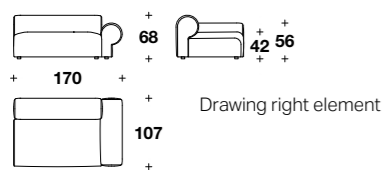

Medium central element:  
**DFT (ECM)**

L: 88 (34 2/3")  
D: 107 (42")  
H: 68 (26 2/3")  
HS: 42 (16 2/4")

Big central element:  
**DFT (ECG)**

L: 138 (54 1/3")  
D: 107 (42")  
H: 68 (26 2/3")  
HS: 42 (16 2/4")

Medium right or left element:  
**DFT (EDM) - DFT (ESM)**

L: 120 (47 1/3")  
D: 107 (42")  
H: 68 (26 2/3")  
HA: 56 (22")  
HS: 42 (16 2/4")

Maxi right or left element:  
**DFT (EDX) - DFT (ESX)**

L: 170 (67")  
D: 107 (42")  
H: 68 (26 2/3")  
HA: 56 (22")  
HS: 42 (16 2/4")