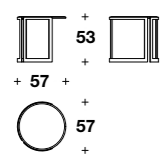

Coffee table:
VTC (21V) - VTC (21M)
L-D: Ø 91 (Ø 35 2/3")
H: 44 (17 1/4")