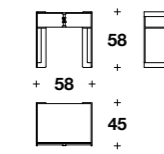

Bedside table w/ 1 drawer:
VCM (10GL) - VCM (10GE)

L: 58 (23")
D: 45 (17 3/4")
H: 58 (23")