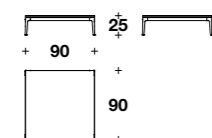

L: 90 (35 1/3")
D: 90 (35 1/3")
H: 25 (9 3/4")

Low coffee table:
VTC (12)