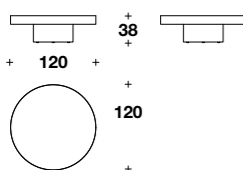

VIA GESÙ MEDUSA
CONSOLE
(p. 39-40-61)

Coffee table:
TCV (51E) - TCV (51M)

L-D: Ø 120 (47 1/3")
H: 38 (15")