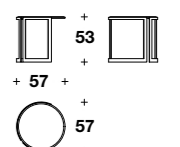

Coffee table:
TCV (53V) - TCV (53M)
L-D: Ø 91 (Ø 35 2/3")
H: 44 (17 1/4")