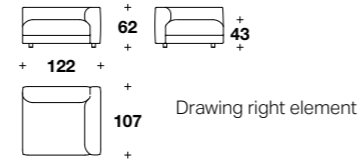

L: 149 (58 2/3")  
D: 107 (42")  
H: 62 (24 1/3")  
HS: 43 (17")

**Medium seat element w/ right or left armrest:**  
**MKL (E1MD) - MKL (E1MS)**

L: 122 (48")  
D: 107 (42")  
H: 62 (24 1/3")  
HS: 43 (17")