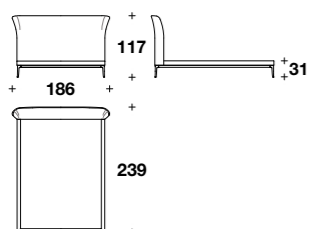

L: 227 (89 1/3")  
D: 226 (89")  
H: 163 (64 1/3")  
HB: 29 (11 2/4")

Bed for mattress 195x205 (76 2/3x80 2/3"):  
**GRI (KUSA)**

L: 270 (106 1/3")  
D: 226 (89")  
H: 163 (64 1/3")  
HB: 29 (11 2/4")

**STILETTO**  
BED  
(p. 76-77-78-79)

Bed for mattress 165x200 (65x78 2/3"):  
**HEE (LE1)**

L: 199 (78 1/3")  
D: 234 (92")  
H: 117 (46")  
HB: 31 (12 1/4")

Bed for mattress 185x200 (73x78 2/3"):  
**HEE (LE2)**

L: 219 (86 1/3")  
D: 234 (92")  
H: 117 (46")  
HB: 31 (12 1/4")

Bed for mattress 200x200 (78 2/3x78 2/3"):  
**HEE (LE7)**

L: 234 (92")  
D: 234 (92")  
H: 117 (46")  
HB: 31 (12 1/4")

Bed for mattress 152x205 (60x80 2/3"):  
**HEE (QUSA)**

L: 186 (73 1/3")  
D: 239 (94")  
H: 117 (46")  
HB: 31 (12 1/4")