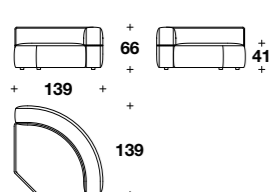

Medium seat element w/ right or left armrest:  
**ZIP (EDM) - ZIP (ESM)**

L: 131 (51 2/3")  
D: 114 (45")  
H: 66 (26")  
HS: 41 (16 1/4")

Maxi seat element w/ right or left armrest:  
**ZIP (EDX) - ZIP (ESX)**

L: 171 (67 1/3")  
D: 114 (45")  
H: 66 (26")  
HS: 41 (16 1/4")

Right or left peninsula element:  
**ZIP (PEND) - ZIP (PENS)**

L: 171 (67 1/3")  
D: 114 (45")  
H: 66 (26")  
HS: 41 (16 1/4")

Right or left daybed:  
**ZIP (DBD) - ZIP (DBS)**

L: 171 (67 1/3")  
D: 89 (35")  
H: 66 (26")  
HS: 41 (16 1/4")

Curved corner element:  
**ZIP (ANGC)**

L: 139 (54 2/3")  
D: 139 (54 2/3")  
H: 66 (26")  
HS: 41 (16 1/4")

Example of composition:  
**ZIP (ESX) + ZIP (EDX)**

L: 341 (134 1/3")  
D: 114 (45")  
H: 66 (26")  
HS: 41 (16 1/4")

Example of composition: **ZIP (PENS) + ZIP (ANGC) + ZIP (ECX) + ZIP (ECX) + ZIP (EDX)**

L: 598 (235 1/2")  
D: 309 (121 2/3")  
H: 66 (26")  
HS: 41 (16 1/4")