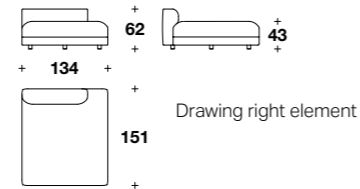

L: 149 (58 2/3")  
D: 107 (42")  
H: 62 (24 1/3")  
HS: 43 (17")

**Medium seat element w/ right or left armrest:**  
**MKL (E1MD) - MKL (E1MS)**

L: 122 (48")  
D: 107 (42")  
H: 62 (24 1/3")  
HS: 43 (17")

**Maxi seat element w/ right or left armrest:**  
**MKL (E1XD) - MKL (E1XS)**

L: 167 (65 2/3")  
D: 107 (42")  
H: 62 (24 1/3")  
HS: 43 (17")

**Right or left chaise longue:**  
**MKL (CLD) - MKL (CLS)**

L: 152 (60")  
D: 151 (59 1/3")  
H: 62 (24 1/3")  
HS: 43 (17")

**Maxi right or left chaise longue:**  
**MKL (CLXD) - MKL (CLXS)**

L: 134 (52 2/3")  
D: 151 (59 1/3")  
H: 62 (24 1/3")  
HS: 43 (17")

**Central chaise longue:**  
**MKL (CLC)**