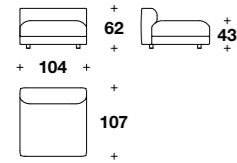

Medium central element:
MKL (ECM)

L: 104 (41")
D: 107 (42")
H: 62 (24 1/3")
HS: 43 (17")