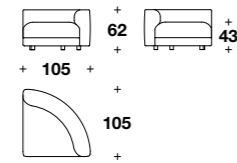

L: 149 (58 2/3")  
D: 107 (42")  
H: 62 (24 1/3")  
HS: 43 (17")

**Medium seat element w/ right or left armrest:**  
**MKL (E1MD) - MKL (E1MS)**

L: 122 (48")  
D: 107 (42")  
H: 62 (24 1/3")  
HS: 43 (17")

**Maxi seat element w/ right or left armrest:**  
**MKL (E1XD) - MKL (E1XS)**

L: 167 (65 2/3")  
D: 107 (42")  
H: 62 (24 1/3")  
HS: 43 (17")

**Right or left chaise longue:**  
**MKL (CLD) - MKL (CLS)**

L: 152 (60")  
D: 151 (59 1/3")  
H: 62 (24 1/3")  
HS: 43 (17")

**Maxi right or left chaise longue:**  
**MKL (CLXD) - MKL (CLXS)**

L: 134 (52 2/3")  
D: 151 (59 1/3")  
H: 62 (24 1/3")  
HS: 43 (17")

**Central chaise longue:**  
**MKL (CLC)**

L: 134 (52 2/3")  
D: 151 (59 1/3")  
H: 62 (24 1/3")  
HS: 43 (17")

**Corner element:**  
**MKL (ANG)**

L: 105 (41 1/3")  
D: 105 (41 1/3")  
H: 62 (24 1/3")  
HS: 43 (17")

**Curved element w/ right or left armrest:**  
**MKL (ECD) - MKL (ECS)**