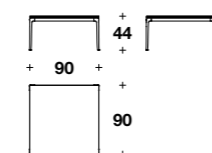

L: 90 (35 1/3")
D: 90 (35 1/3")
H: 44 (17 1/4")

Coffee table:
VTC (15)