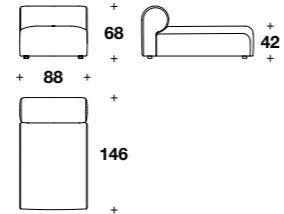

L: 178 (70")  
D: 172 (67 2/3")  
H: 62 (24 1/3")  
HS: 43 (17")

Small ottoman:  
**MKL (POU)**

L: 120 (47 1/3")  
D: 74 (29")  
H: 43 (17")

Medium ottoman:  
**MKL (POUP)**

L: 104 (41")  
D: 104 (41")  
H: 43 (17")

Medium central element:  
**DFT (ECM)**

L: 88 (34 2/3")  
D: 107 (42")  
H: 68 (26 2/3")  
HS: 42 (16 2/4")

Big central element:  
**DFT (ECG)**

L: 138 (54 1/3")  
D: 107 (42")  
H: 68 (26 2/3")  
HS: 42 (16 2/4")

Medium right or left element:  
**DFT (EDM) - DFT (ESM)**

L: 120 (47 1/3")  
D: 107 (42")  
H: 68 (26 2/3")  
HA: 56 (22")  
HS: 42 (16 2/4")

Maxi right or left element:  
**DFT (EDX) - DFT (ESX)**

L: 170 (67")  
D: 107 (42")  
H: 68 (26 2/3")  
HA: 56 (22")  
HS: 42 (16 2/4")

Right or left chaise longue:  
**DFT (CLD) - DFT (CLS)**

L: 120 (47 1/3")  
D: 146 (57 1/3")  
H: 68 (26 2/3")  
HA: 56 (22")  
HS: 42 (16 2/4")

Couch:  
**DFT (COU)**

L: 88 (34 2/3")  
D: 107 (42")  
H: 68 (26 2/3")  
HS: 42 (16 2/4")