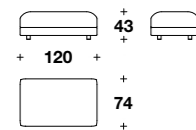

**Maxi seat element w/ right or left armrest:**  
**MKL (E1XD) - MKL (E1XS)**

L: 167 (65 2/3")  
D: 107 (42")  
H: 62 (24 1/3")  
HS: 43 (17")

**Right or left chaise longue:**  
**MKL (CLD) - MKL (CLS)**

L: 152 (60")  
D: 151 (59 1/3")  
H: 62 (24 1/3")  
HS: 43 (17")

**Maxi right or left chaise longue:**  
**MKL (CLXD) - MKL (CLXS)**

L: 134 (52 2/3")  
D: 151 (59 1/3")  
H: 62 (24 1/3")  
HS: 43 (17")

**Central chaise longue:**  
**MKL (CLC)**

L: 134 (52 2/3")  
D: 151 (59 1/3")  
H: 62 (24 1/3")  
HS: 43 (17")

**Corner element:**  
**MKL (ANG)**

L: 105 (41 1/3")  
D: 105 (41 1/3")  
H: 62 (24 1/3")  
HS: 43 (17")

**Curved element w/ right or left armrest:**  
**MKL (ECD) - MKL (ECS)**

L: 178 (70")  
D: 172 (67 2/3")  
H: 62 (24 1/3")  
HS: 43 (17")

Small ottoman:  
**MKL (POU)**

L: 120 (47 1/3")  
D: 74 (29")  
H: 43 (17")

Medium ottoman:  
**MKL (POUP)**

L: 104 (41")  
D: 104 (41")  
H: 43 (17")